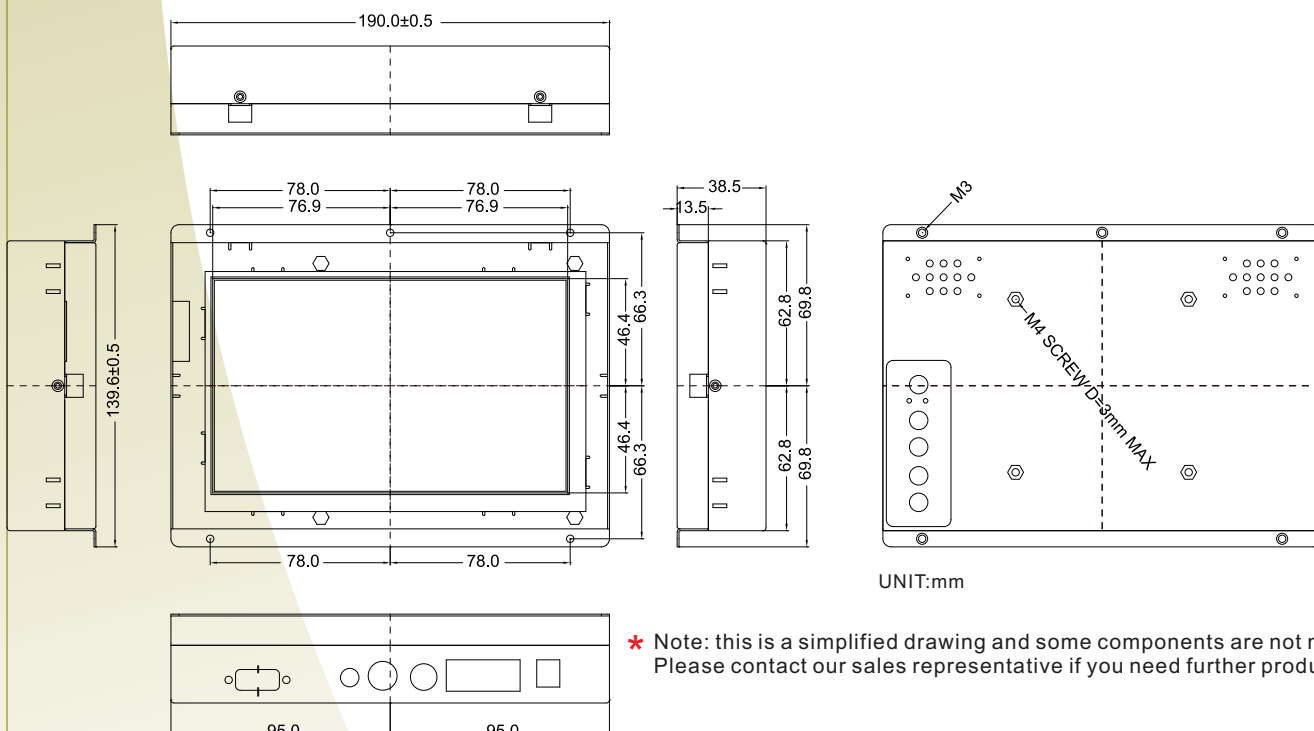

Open Frame LCD

Open Frame LCD

7" (16:9)

Specifications

RoHS
COMPLIANT
2002/95/EC

Model Name	W07T700-OFA2
Viewable Size Image	7" (16:9)
Active Display Area (mm)	152.4(H) x 91.44(V)
Number of Pixels	800 x 480
Pixel Pitch (mm)	0.0635(H) x 0.1905(V)
Color Configuration	262K
Contrast Ratio	500:1 (typ.)
Brightness (cd/m ²)	300
Viewing Angle (CR>=10)	-70~70(H); -70~50(V)
Synchronization Range	31.5~37.5KHz / 60~75Hz
Horizontal/Vertical	
Recommended Resolution	800 x 480@60Hz
Power Source	12V DC in, with External AC to DC Adapter (100~240V AC)
Power Consumption	10W typical, normal operation
Power Management	VESA DPMS Compliant
Optional Video Input	S-Video, Composite
Plug & Play	Yes
Support Video Signal Type	NTSC/PAL
Optional DVI Input	No
Optional Touch Screen	4 Wire Resistive

Mechanical Drawing

Rev.	Reasons	Revised Date
1.2	Drawing Change	Sep-08-11
1.3	Spec change	Nov-14-12
1.4	Pic change	Aug-02-13